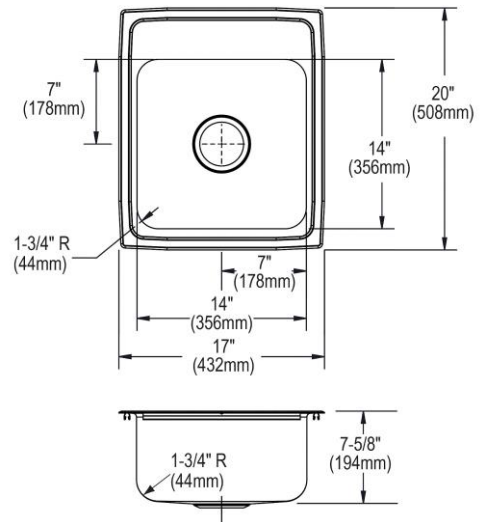

A Century of Tradition and Quality.

For more than 100 years, Elkay has been making innovative products and providing exceptional customer care. We take pride in offering plumbing products that make life easier, inspire change and leave the world a better place.

Product Compliance: ASME A112.19.3/CSA B45.4
Buy American Act

Sinks are listed by IAPMO® as meeting the applicable requirements of the Uniform Plumbing Code®, International Plumbing Code®, and National Plumbing Code of Canada.

[Clean and Care Manual (PDF)](#)
[Installation Instructions (PDF) - 100005236](#)
[Warranty (PDF)](#)

Similar models are available with: 4" 4-1/2" 5" 6" and 6-1/2" depths, Quick-Clip Mounting System