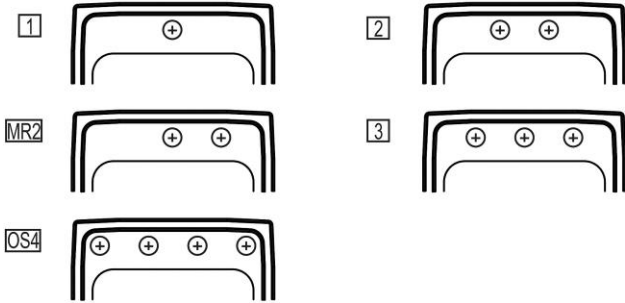

Hole Drilling Configurations:

1-1/2" (38mm) Diameter Faucet Holes on 4" (102mm) Centers

Installation Profile:

Optional Accessories		
LKWBG1414SS	Elkay Stainless Steel 13" x 13" x 1" Bottom Grid Spec Sheet (PDF)	
CB1613	Elkay Hardwood 16-3/4" x 13-1/2" x 1" Cutting Board Spec Sheet (PDF)	
LK99	Elkay Deluxe 3-1/2" Drain Type 304 Stainless Steel Body Strainer Basket Rubber Seal and Tailpiece Spec Sheet (PDF)	
LKGT1041CR	Elkay Gourmet Single Hole Kitchen Faucet Pull-out Spray and Lever Handle with Hi and Mid-rise Base Options Chrome Spec Sheet (PDF)	
LKGT1041NK	Elkay Gourmet Single Hole Kitchen Faucet Pull-out Spray and Lever Handle with Hi and Mid-rise Base Options Brushed Nickel Spec Sheet (PDF)	